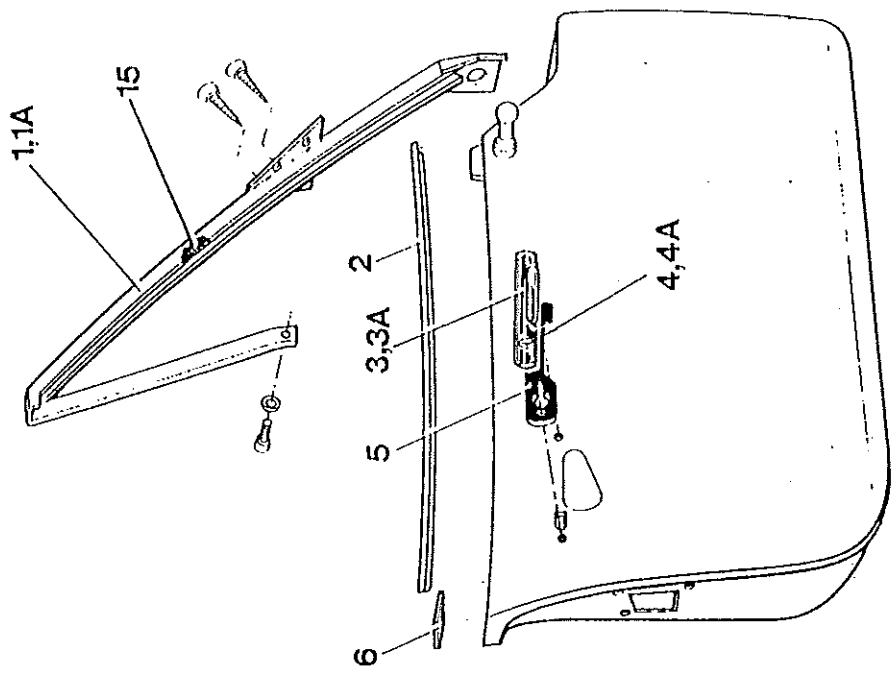

TR

Parts Catalogue
Section U Hard Trim

S
SERIES

TVR Engineering Limited Parts Catalogue

Section U1 Hardtrim - Door Fittings

Comments :

Date of Issue :Jan 1990 Date Revised : Drawing Ref :49

Item	Part No.	Description	Qty
1	S28U 10064	RH Window Frame - Front To 26th April 1990	1
	S28U 10065	LH Window Frame - Front To 26th April 1990	1
1A	S29U 10287	RH Window Frame - Front From 26th April 1990	1
	S29U 10288	LH Window Frame - Front From 26th April 1990	1
2	O35V 459A	Capping Strip	2
3	S28U 10011	Chrome Door Handle	1
3A	S28U 10012	Chrome Door Handle (From May 1987 To July 1987)	1
4	S28U 10021	Matched Lock Set (To 14th May 1990)	1 set
4A	S29U 10240	Matched Lock Set (Corporate Style, With TVR Logo) From 14th May 1990 Vin: SA9DSN2PXLD0 19471, Then SA9DSN2PXLD0 19478	1 set
5	O25U 126A	RH Door Gasket	1
	O25U 127A	LH Door Gasket	1
6	S28U 10184	RH Door Insert	1
	S28U 10183	LH Door Insert	1
7	O25U 050A	LH Door Lock	1
	O25U 051A	RH Door Lock	1
8	S28U 10024	LH Interior Door Handle	1
	S28U 10025	RH Interior Door Handle	1
9	S28B 10024	LH Armrest *Untrimmed - Quote Material Type, Colour Etc.	1
	S28B 10025	RH Armrest *Untrimmed - Quote Material Type, Colour Etc.	1
10	S28U 10017	LH Window Regulator S1(ONLY)	1
	S28U 10018	RH Window Regulator S1(ONLY)	1
11	S28U 10020	Winder Handle S1(ONLY)	2
12	S28U 10121	Inner Bezel S1(ONLY)	2
12A	S28U 10120	Outer Bezel S1(ONLY)	2
13	S28U 10004	LH Door Glass	1
	S28U 10005	RH Door Glass	1
14	S28U 10066	RH Window Frame Rear	1
	S28U 10067	LH Window Frame Rear	1
15		Channel Felts	4