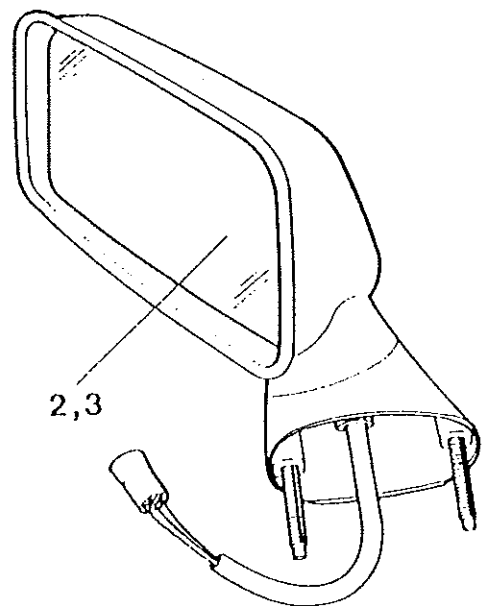

TR

Parts Catalogue
Section U Hard Trim

S
SERIES

TVR Engineering Limited Parts Catalogue

Section U1 Hardtrim - Door Fittings

Comments :

Date of Issue :Jan 1990 Date Revised : Drawing Ref :49

Item	Part No.	Description	Qty
1	S28U 10064	RH Window Frame - Front To 26th April 1990	1
	S28U 10065	LH Window Frame - Front To 26th April 1990	1
1A	S29U 10287	RH Window Frame - Front From 26th April 1990	1
	S29U 10288	LH Window Frame - Front From 26th April 1990	1
2	O35V 459A	Capping Strip	2
3	S28U 10011	Chrome Door Handle	1
3A	S28U 10012	Chrome Door Handle (From May 1987 To July 1987)	1
4	S28U 10021	Matched Lock Set (To 14th May 1990)	1 set
4A	S29U 10240	Matched Lock Set (Corporate Style, With TVR Logo) From 14th May 1990 Vin: SA9DSN2PXLD0 19471, Then SA9DSN2PXLD0 19478	1 set
5	O25U 126A	RH Door Gasket	1
	O25U 127A	LH Door Gasket	1
6	S28U 10184	RH Door Insert	1
	S28U 10183	LH Door Insert	1
7	O25U 050A	LH Door Lock	1
	O25U 051A	RH Door Lock	1
8	S28U 10024	LH Interior Door Handle	1
	S28U 10025	RH Interior Door Handle	1
9	S28B 10024	LH Armrest *Untrimmed - Quote Material Type, Colour Etc.	1
	S28B 10025	RH Armrest *Untrimmed - Quote Material Type, Colour Etc.	1
10	S28U 10017	LH Window Regulator S1(ONLY)	1
	S28U 10018	RH Window Regulator S1(ONLY)	1
11	S28U 10020	Winder Handle S1(ONLY)	2
12	S28U 10121	Inner Bezel S1(ONLY)	2
12A	S28U 10120	Outer Bezel S1(ONLY)	2
13	S28U 10004	LH Door Glass	1
	S28U 10005	RH Door Glass	1
14	S28U 10066	RH Window Frame Rear	1
	S28U 10067	LH Window Frame Rear	1
15		Channel Felts	4

TVR Engineering Limited Parts Catalogue

Section U4 Hard Trim - Seats'

Comments :

Date of Issue : Date Revised : Drawing Ref :

Item	Part No.	Description	Qty
1	S28U 10016	RH Seat Assembly (Quote Material Type, Colour Etc.)	1
	S28U 10015	LH Seat Assembly (Quote Material Type, Colour Etc.) (N.B Assembly Includes seat Runners)	1