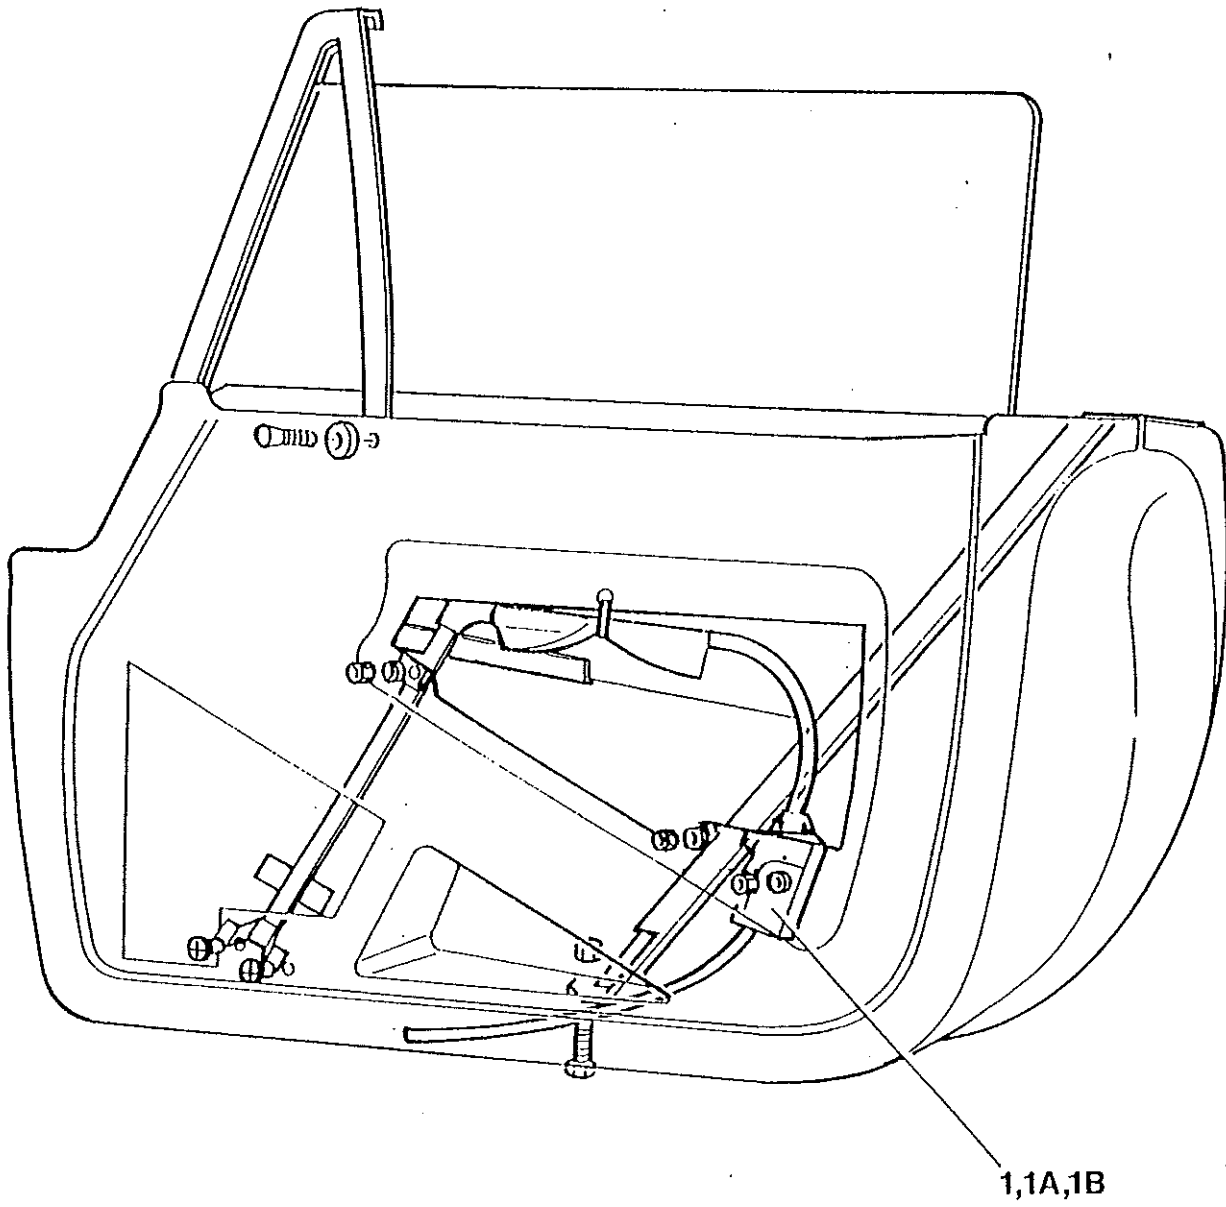

TR

Parts Catalogue
Section U Hard Trim

S
SERIES

TVR Engineering Limited Parts Catalogue

Section U1 Hardtrim - Door Fittings

Comments :

Date of Issue :Jan 1990 Date Revised : Drawing Ref :49

Item	Part No.	Description	Qty
1	S28U 10064	RH Window Frame - Front To 26th April 1990	1
	S28U 10065	LH Window Frame - Front To 26th April 1990	1
1A	S29U 10287	RH Window Frame - Front From 26th April 1990	1
	S29U 10288	LH Window Frame - Front From 26th April 1990	1
2	O35V 459A	Capping Strip	2
3	S28U 10011	Chrome Door Handle	1
3A	S28U 10012	Chrome Door Handle (From May 1987 To July 1987)	1
4	S28U 10021	Matched Lock Set (To 14th May 1990)	1 set
4A	S29U 10240	Matched Lock Set (Corporate Style, With TVR Logo) From 14th May 1990 Vin: SA9DSN2PXLD0 19471, Then SA9DSN2PXLD0 19478	1 set
5	O25U 126A	RH Door Gasket	1
	O25U 127A	LH Door Gasket	1
6	S28U 10184	RH Door Insert	1
	S28U 10183	LH Door Insert	1
7	O25U 050A	LH Door Lock	1
	O25U 051A	RH Door Lock	1
8	S28U 10024	LH Interior Door Handle	1
	S28U 10025	RH Interior Door Handle	1
9	S28B 10024	LH Armrest *Untrimmed - Quote Material Type, Colour Etc.	1
	S28B 10025	RH Armrest *Untrimmed - Quote Material Type, Colour Etc.	1
10	S28U 10017	LH Window Regulator S1(ONLY)	1
	S28U 10018	RH Window Regulator S1(ONLY)	1
11	S28U 10020	Winder Handle S1(ONLY)	2
12	S28U 10121	Inner Bezel S1(ONLY)	2
12A	S28U 10120	Outer Bezel S1(ONLY)	2
13	S28U 10004	LH Door Glass	1
	S28U 10005	RH Door Glass	1
14	S28U 10066	RH Window Frame Rear	1
	S28U 10067	LH Window Frame Rear	1
15		Channel Felts	4