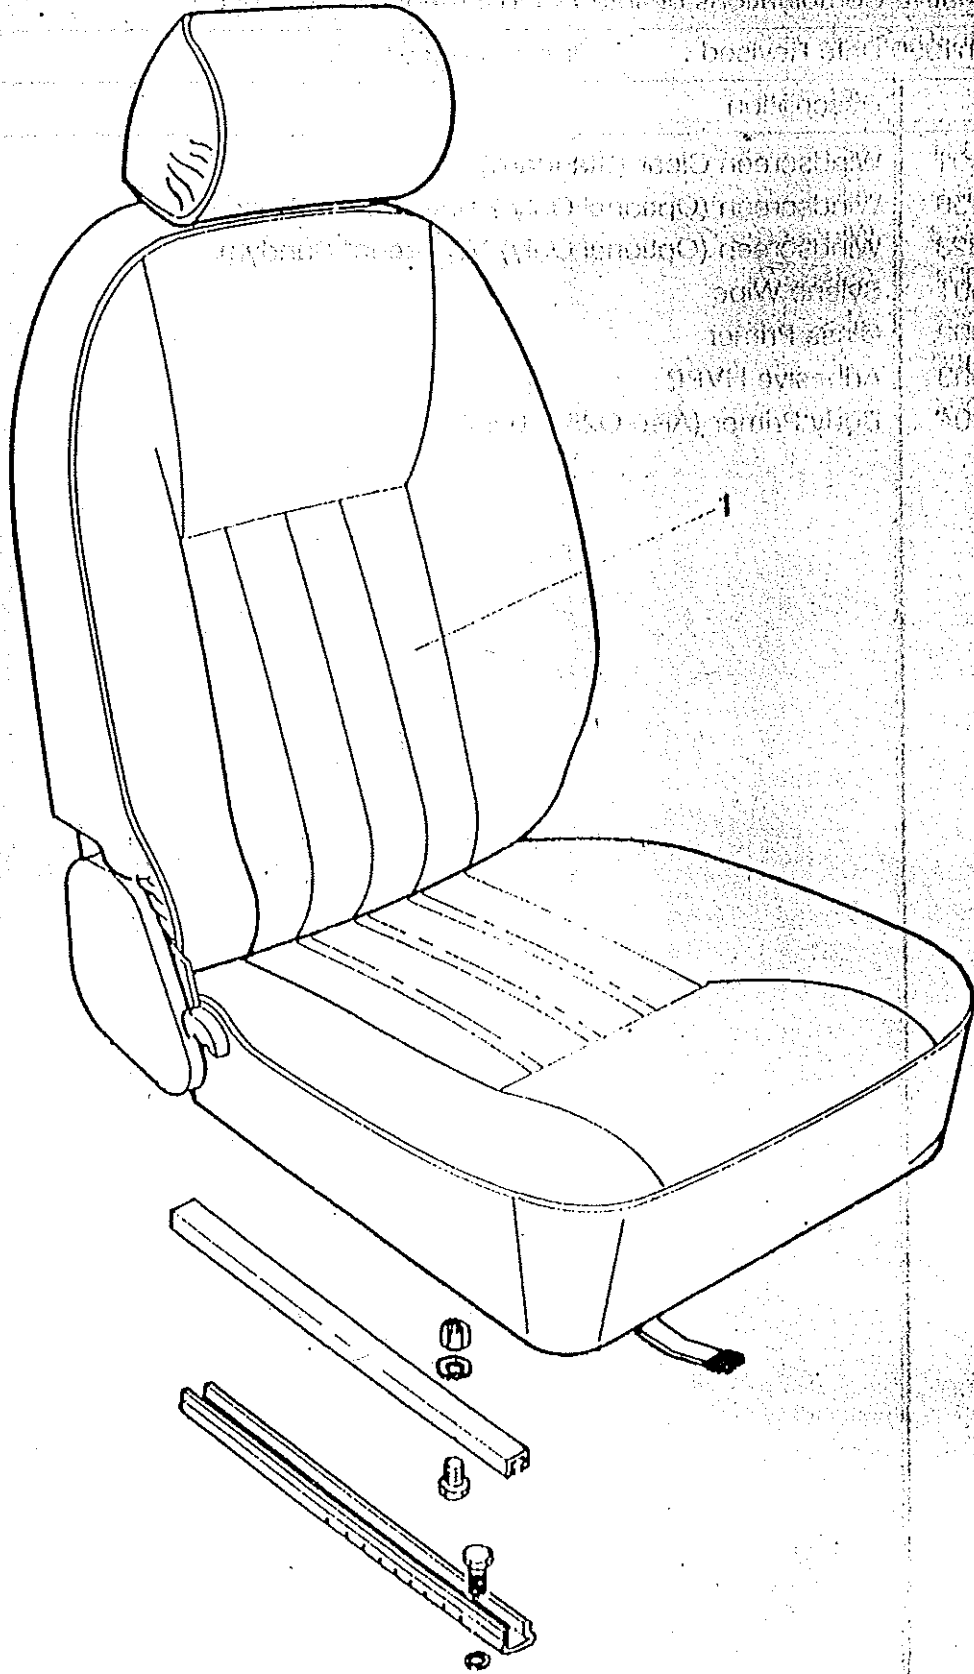

TVR Engineering Limited Parts Catalogue

Section U3 Hard Trim - Windscreen

Comments.: Alternative Combinations of tinted windscreens are also used

Date of Issue : Jan 1990 Date Revised : Drawing Ref 51:

Item	Part No.	Description	Qty
1	S28U 10001	Windscreen Clear (Standard)	1
1A	S28U 10156	Windscreen (Optional Only) Tinted C/W Shade Band	1
1B	S29U 10323	Windscreen (Optional Only) "All Green" Sundym	1
2	S28V 10001	Sylene Wipe	A/R
3	S28V 10002	Glass Primer	A/R
4	S28V 10003	Adhesive HVPP	A/R
5	S28V 10004	Body Primer (Also O25 V 029A)	A/R