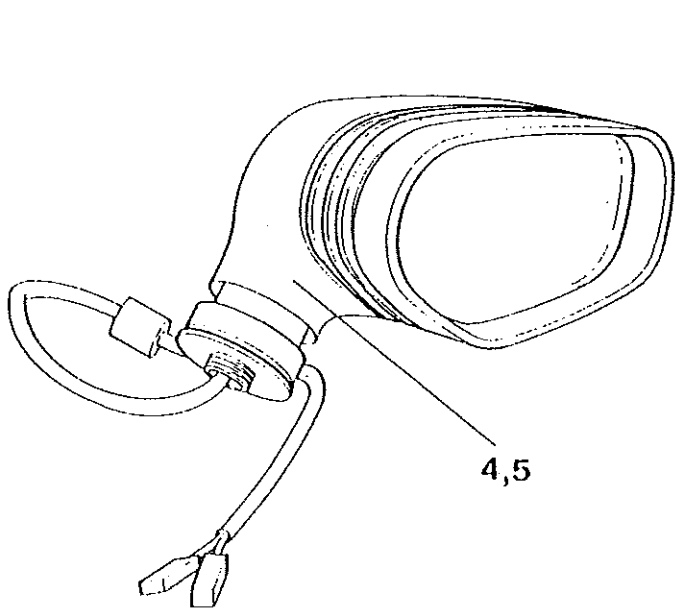

TVR Engineering Limited Parts Catalogue

Section W1 Mirrors

Comments :

Date of Issue :Jan 1990 Date Revised : Drawing Ref :53

Item	Part No.	Description	Qty
1	S28U 10013	Door Mirror (Manual)	2
2	S29M 10098	RH Electric Mirror S3 (From SA9DSN2P5LBO19455 Optional *)	1
3	S29M 10099	LH Electric Mirror S3 (From SA9DSN2P5LBO19455 Optional *)	1
4	S29M 10101	RH Electric Mirror S3C (From 23/5/90 SA9DSC2P2LDO19488)	1
5	S29M 10102	LH Electric Mirror S3C (From 23/5/90 SA9DSC2P2LDO19488)	1
6	S28M 10085	RH Electrical Mirror (Optional 1988) R.Grant	1
7	S28M 10084	LH Electric Mirror (Optional 1988) R. Grant	1
8	O25M 184A	RH Electrical Mirror (Optional) 1988- May 1990	1
9	O25M 185A	LH Electrical Mirror (Optional) 1988- May 1990	1
10	O25M 186A	Directional Switch Of Mirror Head	1
11	S29M 10110	Change Over L To R Power Switch	1
12	S29M 10106	Change Over L To R Power Switch	1
13	O25M 188A	Change Over L To R Power Switch	1

* After VIN No. SDLDSN2P2MK011088

S3 Optional Mirrors Are: S29M 10101/10102