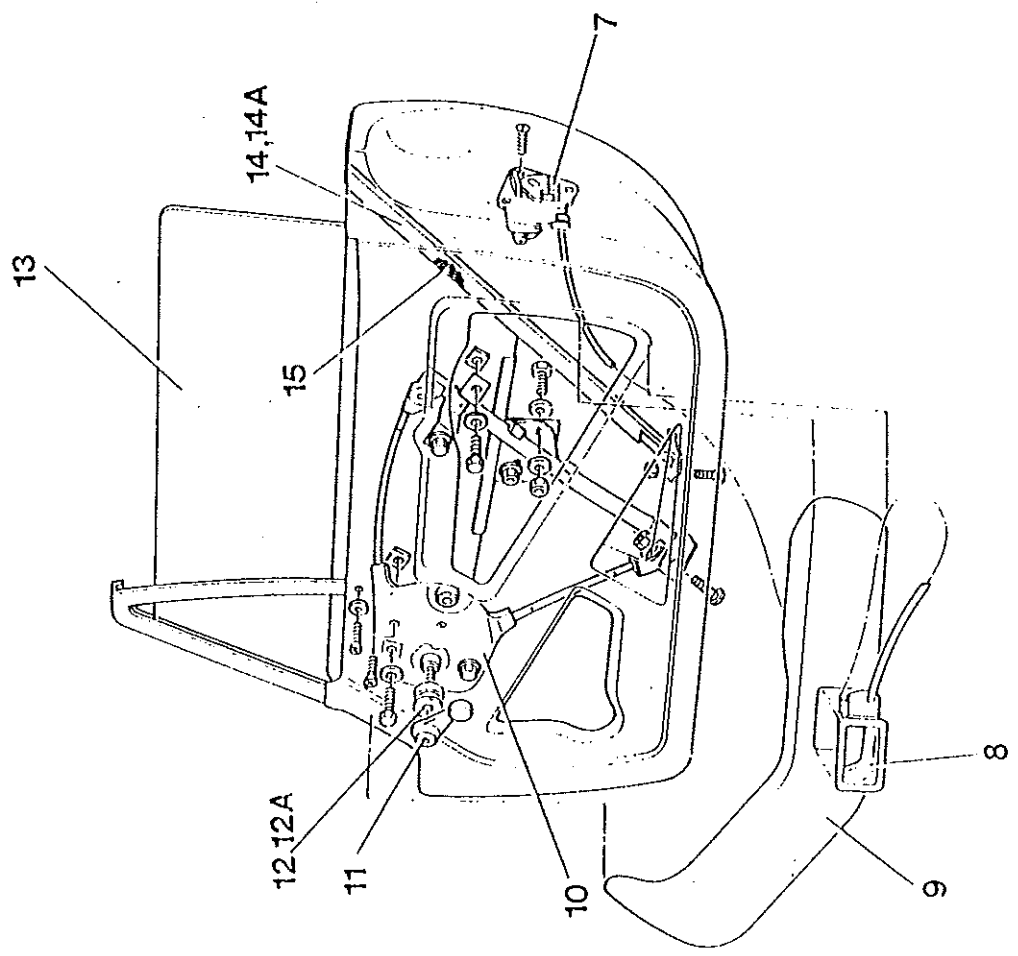

TR

Parts Catalogue
Section U Hard Trim

S
SERIES

TVR Engineering Limited Parts Catalogue

Section U1 Hardtrim - Door Fittings

Comments :

Date of Issue :Jan 1990 Date Revised : Drawing Ref :49

Item	Part No.	Description	Qty
1	S28U 10064	RH Window Frame - Front To 26th April 1990	1
	S28U 10065	LH Window Frame - Front To 26th April 1990	1
1A	S29U 10287	RH Window Frame - Front From 26th April 1990	1
	S29U 10288	LH Window Frame - Front From 26th April 1990	1
2	O35V 459A	Capping Strip	2
3	S28U 10011	Chrome Door Handle	1
3A	S28U 10012	Chrome Door Handle (From May 1987 To July 1987)	1
4	S28U 10021	Matched Lock Set (To 14th May 1990)	1 set
4A	S29U 10240	Matched Lock Set (Corporate Style, With TVR Logo) From 14th May 1990 Vin: SA9DSN2PXLD0 19471, Then SA9DSN2PXLD0 19478	1 set
5	O25U 126A	RH Door Gasket	1
	O25U 127A	LH Door Gasket	1
6	S28U 10184	RH Door Insert	1
	S28U 10183	LH Door Insert	1
7	O25U 050A	LH Door Lock	1
	O25U 051A	RH Door Lock	1
8	S28U 10024	LH Interior Door Handle	1
	S28U 10025	RH Interior Door Handle	1
9	S28B 10024	LH Armrest *Untrimmed - Quote Material Type, Colour Etc.	1
	S28B 10025	RH Armrest *Untrimmed - Quote Material Type, Colour Etc.	1
10	S28U 10017	LH Window Regulator S1(ONLY)	1
	S28U 10018	RH Window Regulator S1(ONLY)	1
11	S28U 10020	Winder Handle S1(ONLY)	2
12	S28U 10121	Inner Bezel S1(ONLY)	2
12A	S28U 10120	Outer Bezel S1(ONLY)	2
13	S28U 10004	LH Door Glass	1
	S28U 10005	RH Door Glass	1
14	S28U 10066	RH Window Frame Rear	1
	S28U 10067	LH Window Frame Rear	1
15		Channel Felts	4