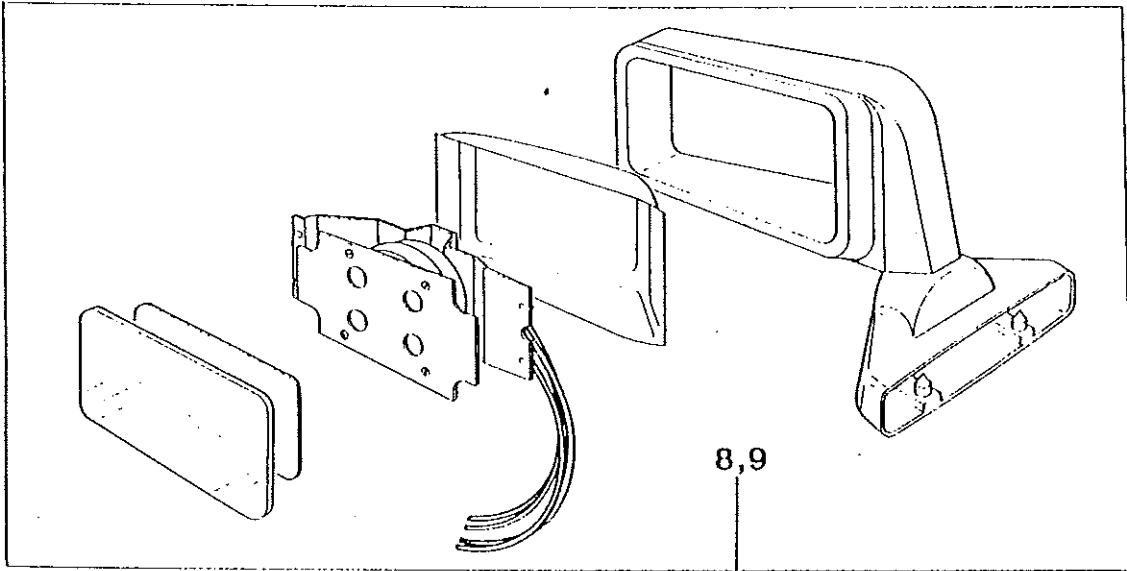

TVR Engineering Limited Parts Catalogue

Section U4 Hard Trim - Seats'

Comments :

Date of Issue : Date Revised : Drawing Ref :

Item	Part No.	Description	Qty
1	S28U 10016	RH Seat Assembly (Quote Material Type, Colour Etc.)	1
	S28U 10015	LH Seat Assembly (Quote Material Type, Colour Etc.) (N.B Assembly Includes seat Runners)	1