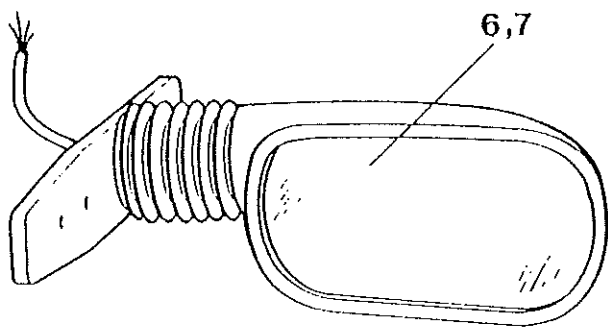

Item	Part No.	Description	Qty
1	S28U 10001	Windscreen Clear (Standard)	1
1A	S28U 10156	Windscreen (Optional Only) Tinted C/W Shade Band	1
1B	S29U 10323	Windscreen (Optional Only) "All Green" Sundym	1
2	S28V 10001	Sylene Wipe	A/R
3	S28V 10002	Glass Primer	A/R
4	S28V 10003	Adhesive HVPP	A/R
5	S28V 10004	Body Primer (Also O25 V 029A)	A/R

TVR Engineering Limited Parts Catalogue

Section U4 Hard Trim - Seats'

Comments :

Date of Issue : Date Revised : Drawing Ref :

Item	Part No.	Description	Qty
1	S28U 10016	RH Seat Assembly (Quote Material Type, Colour Etc.)	1
	S28U 10015	LH Seat Assembly (Quote Material Type, Colour Etc.) (N.B Assembly Includes seat Runners)	1